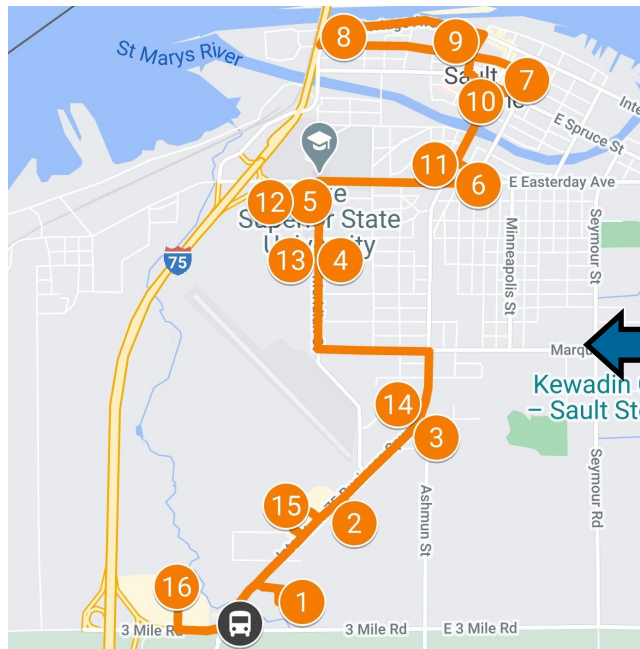

SOO LOOP (BLUE) Top Weekday Map

1. Walmart 3763 I-75 Business	7:02 8:02 9:02 10:02 11:02 1:02 2:02*
2. Tribal Health 2864 Ashmun St.	7:06 8:06 9:06 10:06 11:06 1:06 2:06*
3. Midjim Convenience Store 2205 Shunk Rd.	7:12 8:12 9:12 10:12 11:12 1:12 2:12*
4. Baldwins Superette 824 Swinton St.	7:19 8:19 9:19 10:19 11:19 1:19 2:19*
5. Pullar Stadium 435 E. Portage Ave.	7:22 8:22 9:22 10:22 11:22 1:22 2:22*
6. Riverview Terrace 300 Water St. Bench	7:23 8:23 9:23 10:23 11:23 1:23 2:23*
7. Court St. Bus Shelter 400 Court St.	7:24 8:24 9:24 10:24 11:24 1:24 2:24*
8. War Memorial Hospital 500 Osborn Blvd.	7:26 8:26 9:26 10:26 11:26 1:26 2:26*
9. The Market on Osborn 215 Osborn Blvd.	7:28 8:28 9:28 10:28 11:28 1:28 2:28*
10. West Bridge 633 W. Portage	7:32 8:32 9:32 10:32 11:32 1:32 2:32*
11. West Pier Place 300 W. Pier Dr.	7:34 8:34 9:34 10:34 11:34 1:34 2:34*
11. Industrial Park: NTI 1401 W. Easterday Ave.	7:38 8:38 9:38 10:38 11:38 1:38 2:38*
12. Meijer 1138 3 Mile Rd.	7:44 8:44 9:44 10:44 11:44 1:44 2:44*
13. Cascade Crossings 4516 I-75 Business	7:48 8:48 9:48 10:48 11:48 1:48 2:48*
Terminal 4001 I-75 Business	7:00 7:50 8:50 9:50 10:50 11:50 1:50 2:50 End*

*Last Run on Route

Wheelchair assistance is available by calling ahead at (906) 632-6882. Please be advised, inclement weather may affect schedule.

Spur Line (Weekday) – GOLD Schedule on Right

Please see reverse side for weekend bus schedule.
No Spur Line in service on the weekend at this time.

1. Walmart 3763 I-75 Business	8:02 9:02 10:02 11:02 12:02 2:02 3:02*
2. Edge of the Woods 301 W. 24th Ave	8:06 9:06 10:06 11:06 12:06 2:06 3:06*
3. Chamber of Commerce 2581 I-75 Business Spur	8:08 9:08 10:08 11:08 12:08 2:08 3:08*
4. Bridge Village Taffy Able Ct.	8:12 9:12 10:12 11:12 12:12 2:12 3:12*
5. LSSU Norris Ctr. 650 W. Easterday	8:15 9:15 10:15 11:15 12:15 2:15 3:15*
6. Pats Food 917 Ashmun St.	8:17 9:17 10:17 11:17 12:17 2:17 3:17*
7. Court St. Bus Shelter 400 Court St.	8:21 9:21 10:21 11:21 12:21 2:21 3:21*
8. West Bridge 633 W. Portage Ave.	8:24 9:24 10:24 11:24 12:24 2:24 3:24*
9. The Market on Osborn 215 Osborn St.	8:28 9:28 10:28 11:28 12:28 2:28 3:28*
10. Community Action 524 Ashmun St.	8:31 9:31 10:31 11:31 12:31 2:31 3:31*
11. Pats Food 917 Ashmun St.	8:34 9:34 10:34 11:34 12:34 2:34 3:34*
12. LSSU Norris Ctr. 650 W. Easterday	8:38 9:38 10:38 11:38 12:38 2:38 3:38*
13. Wood Creek 1708 Merridan St	8:39 9:39 10:39 11:39 12:39 2:39 3:39*
14. Goodwill 2510 N. Ashmun St.	8:44 9:44 10:44 11:44 12:44 2:44 3:44*
15. Soo Plaza 3364 I-75 Business	8:46 9:46 10:46 11:46 12:46 2:46 3:46*
16. Cascade Crossings 4516 I-75 Business	8:48 9:48 10:48 11:48 12:48 2:48 3:48*
Terminal 4001 I-75 Business	8:00 8:50 9:50 10:50 11:50 12:50 2:50 3:50* End*

*Last Run on Route

SPUR LINE (GOLD) Bottom Weekday Map